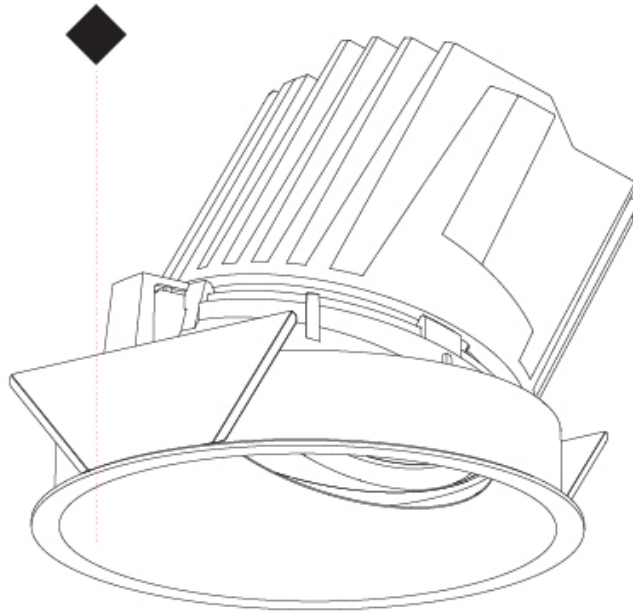

BIONIQ ROUND WALLWASH RECESSED

A35344-

PROJECT _____

TYPE _____

SPECIFIER _____

QUANTITY _____

DATE _____