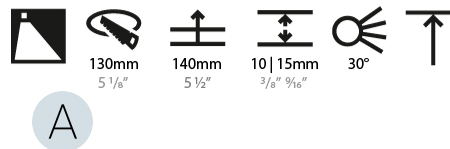

### PHYSICAL

Shape: Round  
 Diameter (mm): 139  
 Diameter (in): 5 1/2  
 Height (mm): 126  
 Height (in): 4 15/16  
 Ceiling Thickness (mm): 10 / 12.5 / 15  
 Ceiling Thickness (in): 3/8 or 1/2 or 9/16  
 Min. Recessing Depth (mm): 140  
 Min. Recessing Depth (in): 5 1/2  
 Light Distribution: Adjustable / Asymmetric  
 Weight (kg): 0.811  
 Weight (lbs): 1.79  
 Fixture Finish: SSR / BKV / CWI / CRY / HAB / UFT / ITA / RUA / FTG / MYG / LOD / PUS / FRO / FUP / KIA / POP / BLS / SPG / MEY / GOH / GUM / CHC / COM / ABZ / JAG / OBR / MOS / ROR  
 Fixture Material: Aluminum Die Cast  
 Cut-out Measurements: 130mm / 5 1/8"

### RATINGS AND CERTIFICATIONS

Certified By: Certified for North American Standards  
 IP rating: IP20

Ø 125mm 4 15/16"

Ø 139mm 5 1/2"

### PHYSICAL

Shape: Round  
 Diameter (mm): 139  
 Diameter (in): 5 1/2  
 Height (mm): 126  
 Height (in): 4 15/16  
 Ceiling Thickness (mm): 10 / 12.5 / 15  
 Ceiling Thickness (in): 3/8 or 1/2 or 9/16  
 Min. Recessing Depth (mm): 140  
 Min. Recessing Depth (in): 5 1/2  
 Light Distribution: Adjustable / Downlight  
 Weight (kg): 0.86  
 Weight (lbs): 1.9  
 Fixture Finish: SSR / BKV / CWI / CRY / HAB / UFT / ITA / RUA / FTG / MYG / LOD / PUS / FRO / FUP / KIA / POP / BLS / SPG / MEY / GOH / GUM / CHC / COM / ABZ / JAG / OBR / MOS / ROR  
 Fixture Material: Aluminum Die Cast  
 Cut-out Measurements: 130mm / 5 1/8"