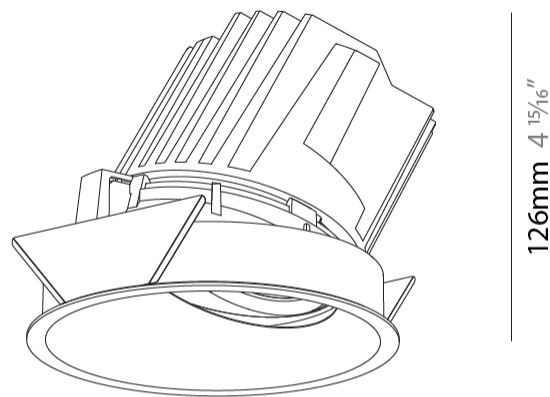

PHYSICAL

Shape: Round
Diameter (mm): 139
Diameter (in): 5 1/2
Height (mm): 126
Height (in): 4 15/16
Ceiling Thickness (mm): 10 / 12.5 / 15
Ceiling Thickness (in): 3/8 or 1/2 or 9/16
Min. Recessing Depth (mm): 140
Min. Recessing Depth (in): 5 1/2
Light Distribution: Adjustable / Asymmetric
Weight (kg): 0.811
Weight (lbs): 1.79
Fixture Finish: SSR / BKV / CWI / CRY / HAB / UFT / ITA / RUA / FTG / MYG / LOD / PUS / FRO / FUP / KIA / POP / BLS / SPG / MEY / GOH / GUM / CHC / COM / ABZ / JAG / OBR / MOS / ROR
Fixture Material: Aluminum Die Cast
Cut-out Measurements: 130mm / 5 1/8"

ELECTRICAL

Lamp Type: LED (Zhaga Standard)
Input Wattage (W): 13.2 / 16.5
Total Output Wattage (W): 12 / 14
Dimming: Tri-Mode (Non-Dimming and Phase Dimming (120Vac only) and 0-10V Dimming)
Driver Included: No
Driver Location: Recessed Housing
Driver Type: Constant Current - Universal
Driver Class: Class 2
Housing: See components
Input Voltage (V): 120 - 277
Constant Current (MA): 350

LED

Number of LEDs: 1
Color Temperature (°K): 2700 / 3000 / 3500 / 4000
Max. Delivered Lumen (lm): 690 / 760 / 823 / 840
Nominal Lumen (lm): 960 / 1070 / 1156 / 1180
CRI: >90 CRI
Lamp Life (hrs): 50000

OPTICAL

Reflector°: 10
Adjustability: Fixed

RATINGS AND CERTIFICATIONS

Certified By: Certified for North American Standards
IP rating: IP20